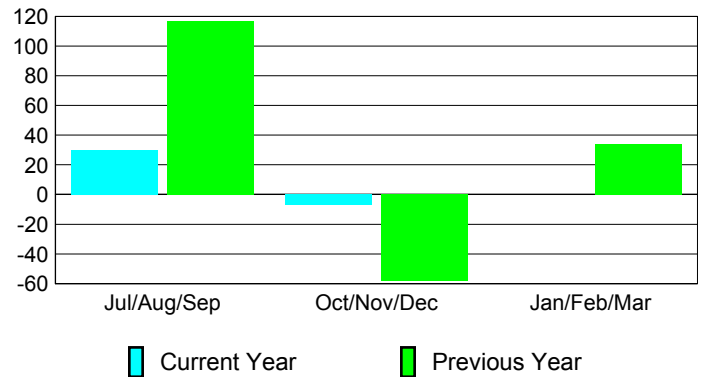

Gender Comparison 2012-2013

Jul/Aug/Sep

Oct/Nov/Dec

Jan/Feb/Mar

Male

Female