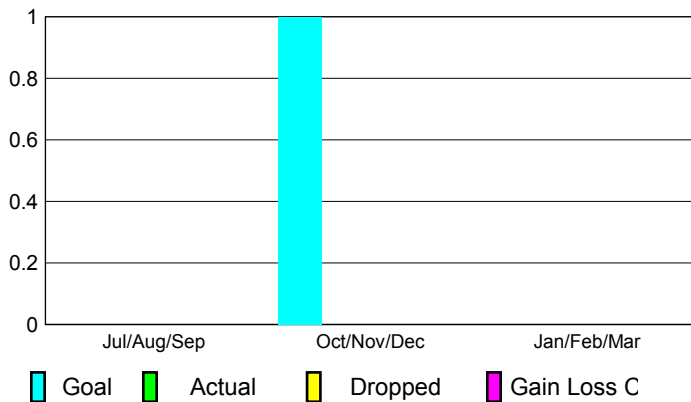

## CLUBS

Club Results  
2012-2013

Clubs  
2011-2012

Month	New Club Goal	Actual New Clubs	Actual Dropped Clubs	Gain/Loss of Clubs	Gain/Loss of Clubs
Jul/Aug/Sep	0	0	0	0	1
Oct/Nov/Dec	1	0	0	0	0
Jan/Feb/Mar	0	0	0	0	1
<b>Totals</b>	<b>1</b>	<b>0</b>	<b>0</b>	<b>0</b>	<b>2</b>

### Club Results 2012-2013

Goal, New, Dropped, Gain/Loss